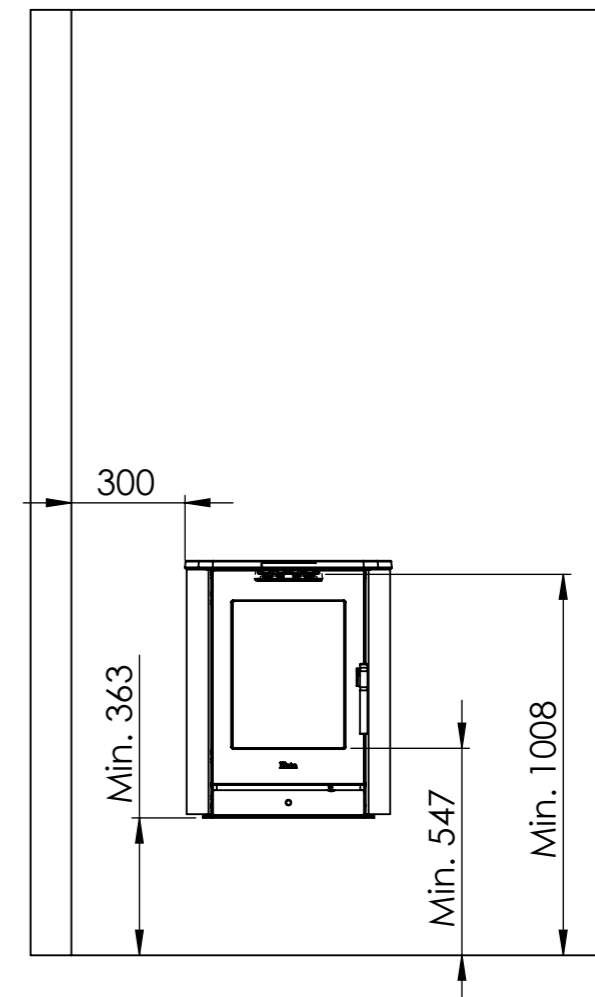

Serie	Scan-Line 800 series
Description	Scan-Line 850 wall hanging

Show as Std. Top

Possibility of External fresh air from below

	A
Std. Top	680
High Top	708

Show as High Top