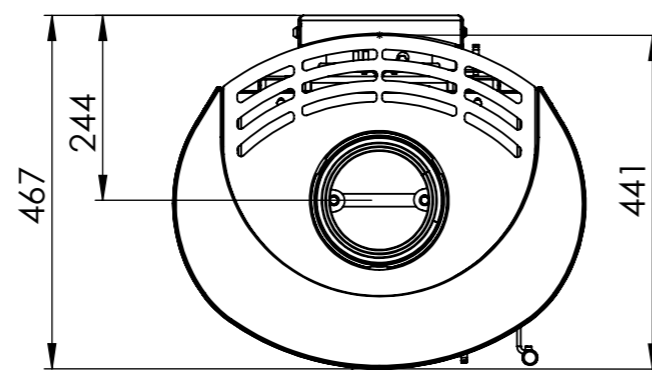

Serie	Scan-Line 800 series
Description	Scan-Line 850 wall hanging

Show as Std. Top

Possibility of External fresh air from below

	A
Std. Top	680
High Top	708

Show as High Top