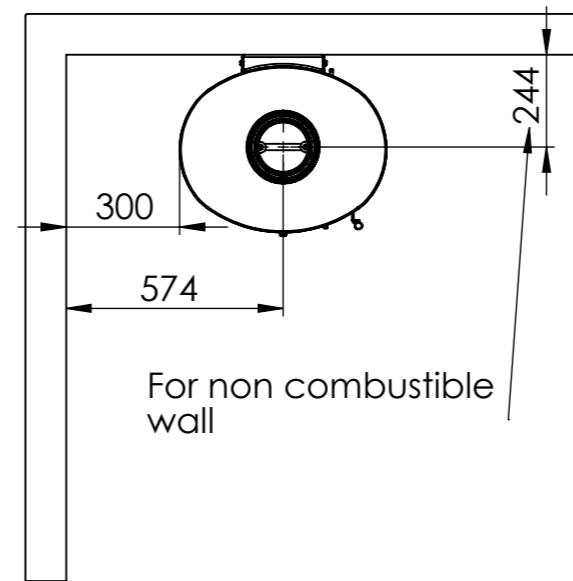

Serie	Scan-Line 800 series
Description	Scan-Line 850 wall hanging

Show as Std. Top

Possibility of External fresh air from below

	A
Std. Top	680
High Top	708

Show as High Top