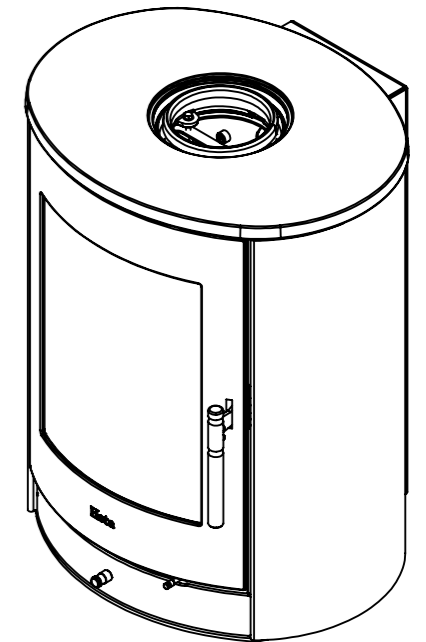

Serie	Scan-Line 800 series
Description	Scan-Line 850 wall hanging

Show as Std. Top

Possibility of External fresh air from below

	A
Std. Top	680
High Top	708

Show as High Top