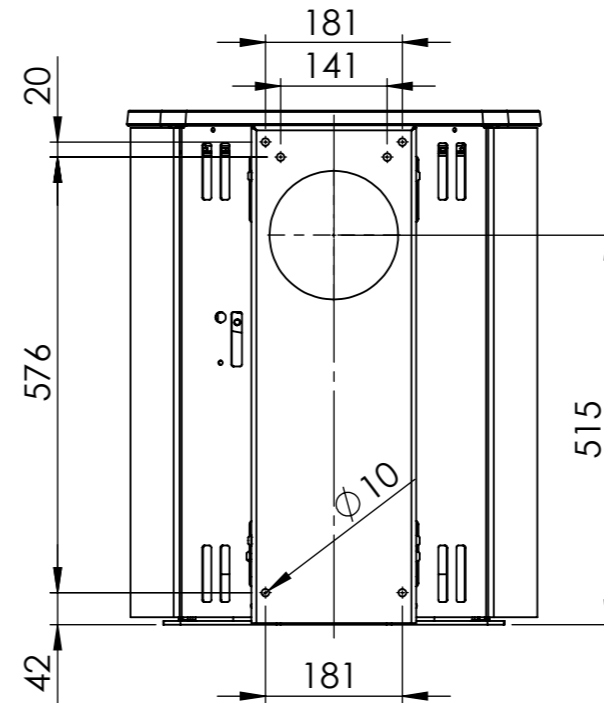

Serie	Scan-Line 800 series
Description	Scan-Line 850 wall hanging

Show as Std. Top

Possibility of External fresh air from below

	A
Std. Top	680
High Top	708

Show as High Top