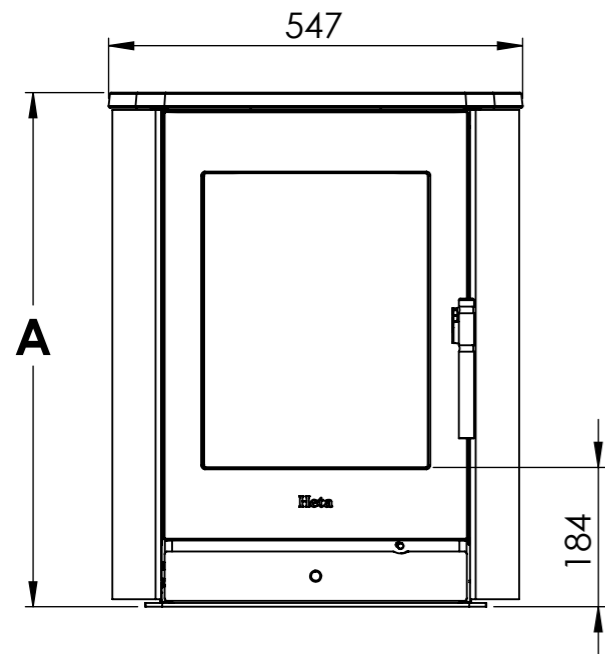

Serie	Scan-Line 800 series
Description	Scan-Line 850 wall hanging

Show as Std. Top

Possibility of External fresh air from below

	A
Std. Top	680
High Top	708

Show as High Top