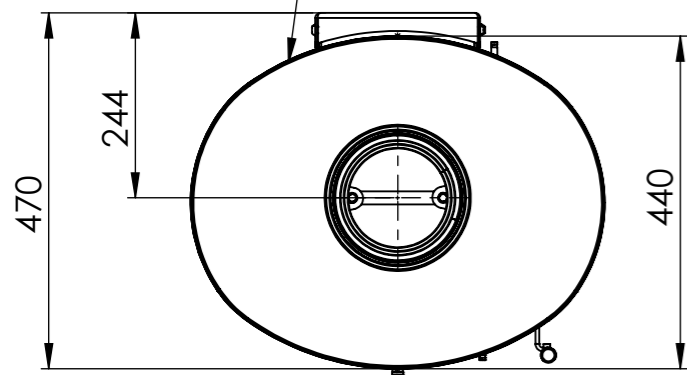

Serie	Scan-Line 800 series
Description	Scan-Line 850 wall hanging

Show as Std. Top

Possibility of External fresh air from below

	A
Std. Top	680
High Top	708

Show as High Top