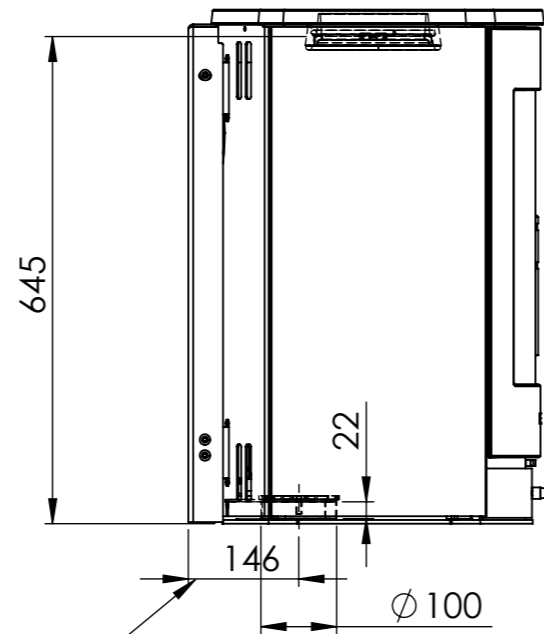

Serie	Scan-Line 800 series
Description	Scan-Line 850 wall hanging

Show as Std. Top

Possibility of External fresh air from below

	A
Std. Top	680
High Top	708

Show as High Top